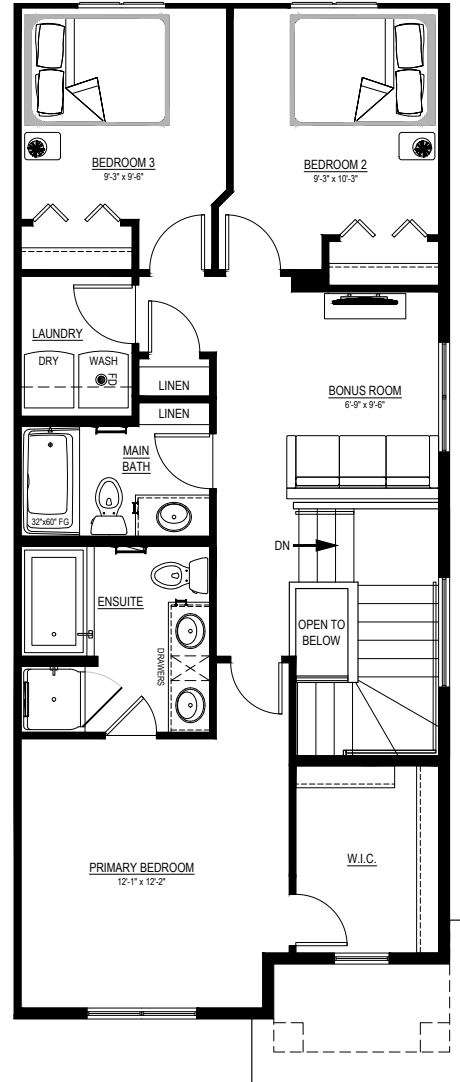

Meet the Bellevue

QUICK POSSESSION HOME IN CHINOOK GATE
3086 CHINOOK WINDS DRIVE SW AIRDRIE, ALBERTA

LANED
COLLECTION

1794 SQ.
FT.

4

3

This home's interior palette is the following:

LVP:
Miss Sunshine

Paint:
Designer Grey

This home features the following:

- Level 2 fridge
- Kitchen cabinets riser tight to ceiling
- Full height electric fireplace
- Wood spindle railing
- Black farmhouse lighting package
- Bedroom on main floor
- Full bath on main floor
- Gasline to BBQ with upsized gas main
- Exterior side entry to basement
- Increased ceiling height in basement

Meet the Bellevue

QUICK POSSESSION HOME IN CHINOOK GATE 3086 CHINOOK WINDS DRIVE SW

Floor plans

MAIN FLOOR
894 SQ.FT.

SECOND FLOOR
900 SQ.FT.

For more information.

David Zanini
CHINOOK GATE AREA MANAGER

403-716-6118
CHINOOKGATE@EXCELHOMES.CA

EXCELHOMES.CA

This floorplan represents one version of this home and measurements are approximate. The square footage, measurements and layout may vary based on the elevation and/or lot. All elevations shown are artist's concept only and will vary by community. The builder reserves the right to make modifications or substitutions should they be necessary. All plans, options, dimensions, specifications, materials and drawings are subject to change without notice. E.&O.E