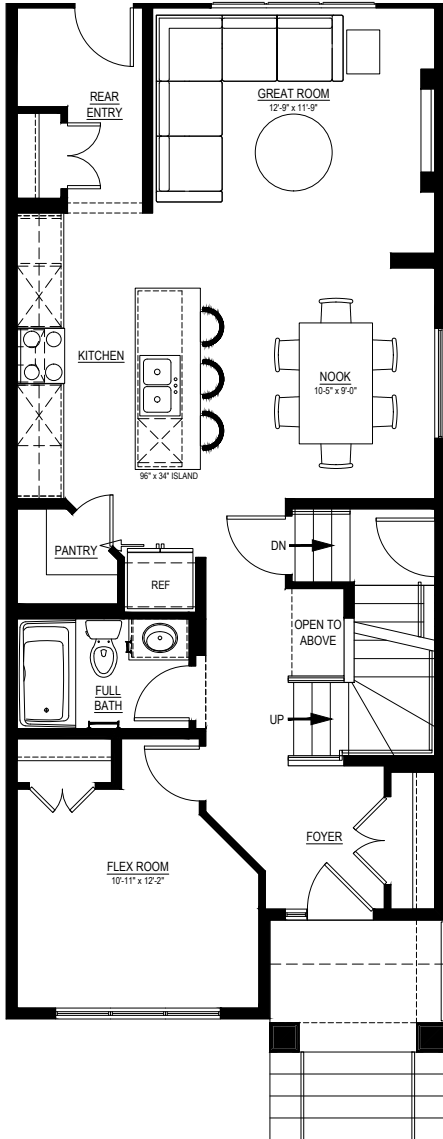

Paint:
Designer Grey

This home features the following:

- Level 2 fridge
- Kitchen cabinets riser tight to ceiling
- Full height electric fireplace
- Wood spindle railing
- Black farmhouse lighting package
- Bedroom on main floor
- Full bath on main floor
- Gasline to BBQ with upsized gas main
- Exterior side entry to basement
- Increased ceiling height in basement

Meet the Bellevue

QUICK POSSESSION HOME IN CHINOOK GATE 3086 CHINOOK WINDS DRIVE SW

Floor plans

MAIN FLOOR
894 SQ.FT.

SECOND FLOOR
900 SQ.FT.

For more information.

David Zanini
CHINOOK GATE AREA MANAGER

403-716-6118
CHINOOKGATE@EXCELHOMES.CA

EXCELHOMES.CA

This floorplan represents one version of this home and measurements are approximate. The square footage, measurements and layout may vary based on the elevation and/or lot. All elevations shown are artist's concept only and will vary by community. The builder reserves the right to make modifications or substitutions should they be necessary. All plans, options, dimensions, specifications, materials and drawings are subject to change without notice. E.&O.E